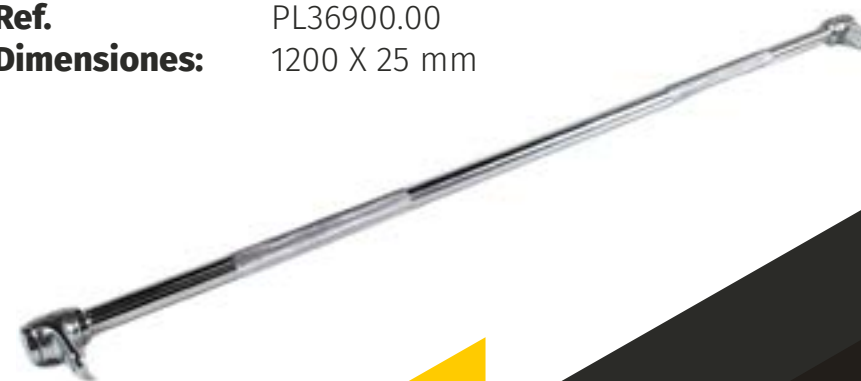

BARRA CON DOBLE ANILLA PARA ESTACIÓN DE POLEA O'LIVE

Ref. PL36900.00
Dimensiones: 1200 X 25 mm