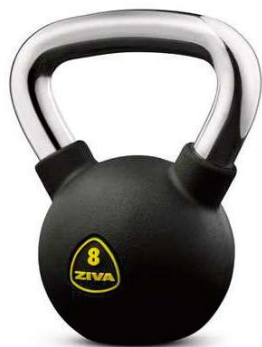

CHIC FOAM ROLLER

Order Code	Item Description
EPS-DFRL-0108-PK	Chic Foam Roller

CHIC BALANCE BALL

Order Code	Item Description
EPS-BUBL-0581-PK	Chic Balance Ball

STUDIO KETTLEBELLS

Order Code	Item Description
EPS-KBRB-2770-BK	Studio Kettlebell 4kg
EPS-KBRB-2771-BK	Studio Kettlebell 6kg
EPS-KBRB-2772-BK	Studio Kettlebell 8kg
EPS-KBRB-2773-BK	Studio Kettlebell 10kg
EPS-KBRB-2774-BK	Studio Kettlebell 12kg