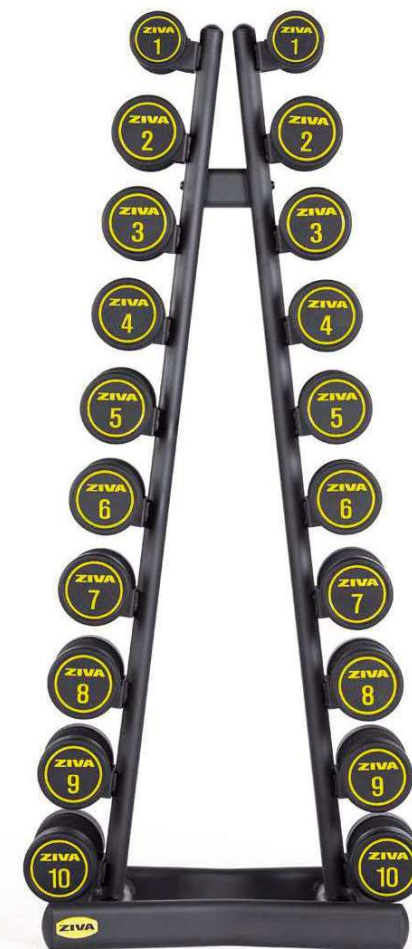

Also stores ZIVA neoprene dumbbells and tribells