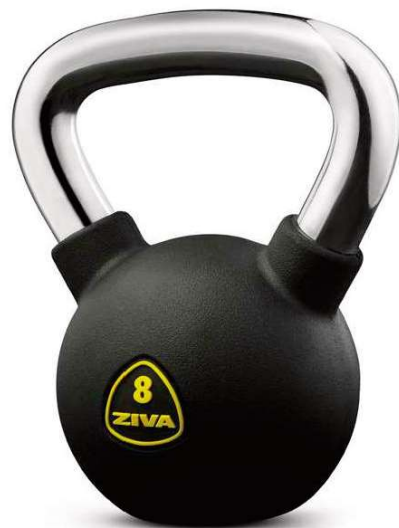

PERFORMANCE RUBBER KETTLEBELLS

Order Code

Item Description

ZFT-RBKB-4320-YL	Performance Rubber Kettlebell 4 kg
ZFT-RBKB-4321-YL	Performance Rubber Kettlebell 6 kg
ZFT-RBKB-4322-YL	Performance Rubber Kettlebell 8 kg
ZFT-RBKB-4323-YL	Performance Rubber Kettlebell 10 kg
ZFT-RBKB-4324-YL	Performance Rubber Kettlebell 12 kg
ZFT-RBKB-4325-YL	Performance Rubber Kettlebell 14 kg
ZFT-RBKB-4326-YL	Performance Rubber Kettlebell 16 kg
ZFT-RBKB-4327-YL	Performance Rubber Kettlebell 20 kg
ZFT-RBKB-4328-YL	Performance Rubber Kettlebell 24 kg
ZFT-RBKB-4329-YL	Performance Rubber Kettlebell 28 kg
ZFT-RBKB-4330-YL	Performance Rubber Kettlebell 32 kg