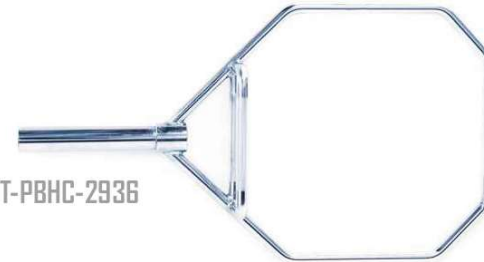

HANGING AB STRAPS

Order Code	Item Description
ZFT-ABST-0001-BK	Hanging Ab Straps

FITNESS GLOVES

Order Code	Item Description
ZFT-FTGG-2586	Fitness Gloves

ZFT-LBHC-2953

ZFT-LBHC-2954

ZFT-HCOB-2965

ZFT-HCOB-2966

ZFT-PBHC-2936

ZFT-BBPD-6446

OLYMPIC BARS

Order Code

ZFT-LBHC-2953
ZFT-LBHC-2954
ZFT-HCOB-2965
ZFT-HCOB-2966
ZFT-PBHC-2936
ZFT-BBPD-6446
ZFT-OBCC-0436

Item Description

Olympic Chrome Bar 1.8m
Olympic Chrome Bar 1.5m
Olympic Chrome Tricep Bar 76cm
Olympic Chrome EZ Curl Bar 1.2m
Olympic Chrome Hex Trap Bar 1.4m
Barbell Pad
Olympic Clamp Collars